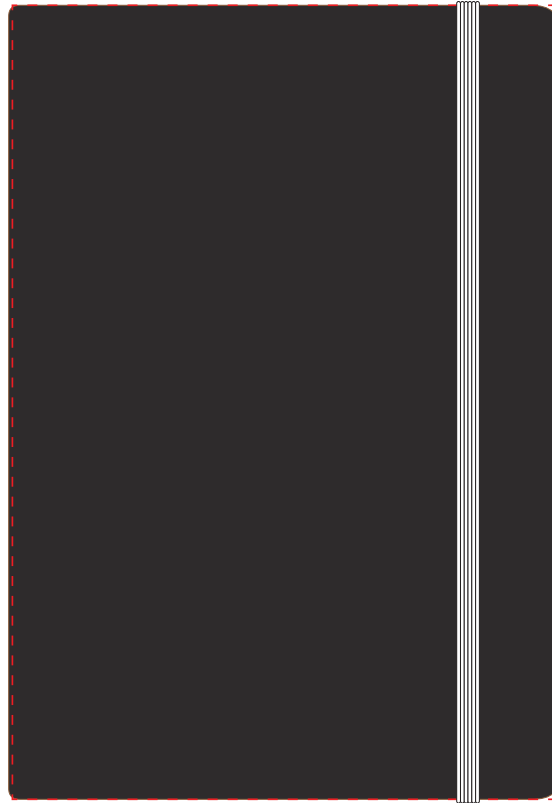

Your Ref:	Quantity:	Product Code: QS0645
Our Ref:	Version: 1	Product Colour: WHITE

**PRINTING CONCERNS: SMALL DETAILS WILL FILL****PRODUCT INFO: DUE TO THE NATURE OF THE PRODUCT THE PRINT POSITION MAY VARY BY 2 - 3 MM**

We stock this item in the following colours

**PANTONE REFERENCE(S)**

Full colour edge to edge printing

ARTWORK SCALE 50%

- CENTRED TO PRINT AREA
- CENTRED TO NOTEBOOK

**The dashed line is to demonstrate print area and will not appear on your printed item****PLEASE NOTE:**